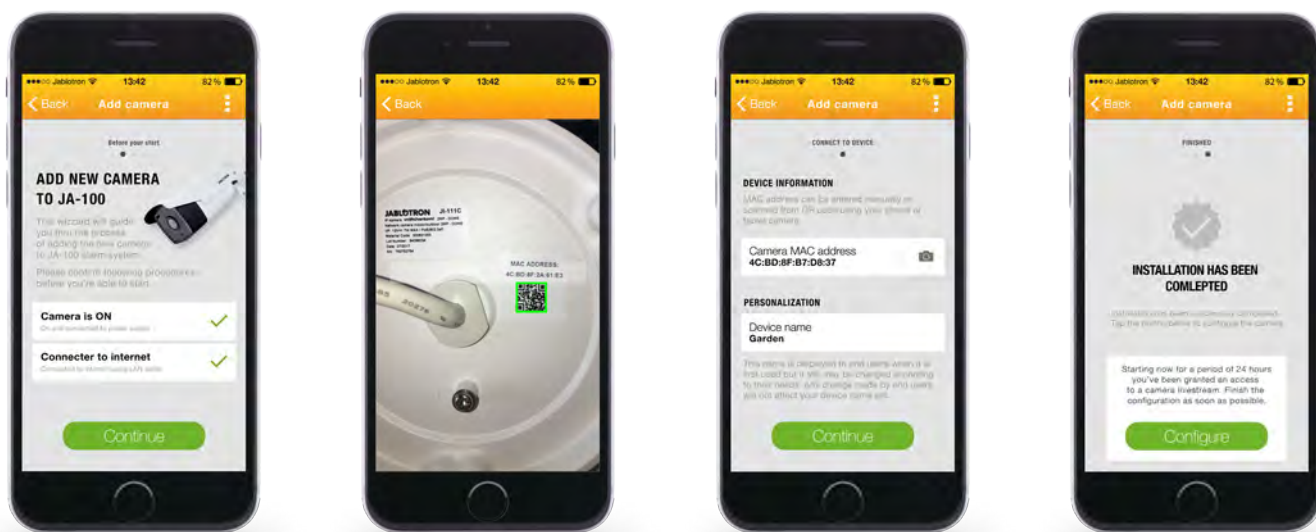

Video verification IP cameras

The new cameras are part of the JABLOTRON 100 alarm. This allows them to respond to the status of the system and to provide the user with immediate information.

JI-111C

Encrypted
communication
to the Cloud

JI-112C

Quick installation within a few minutes

Easy installation

You can install the camera very easily in a few steps. Before fixing the camera to the wall, scan its code. The system will set the camera automatically and all you need to do is to assign a name to it in the MyCOMPANY application.