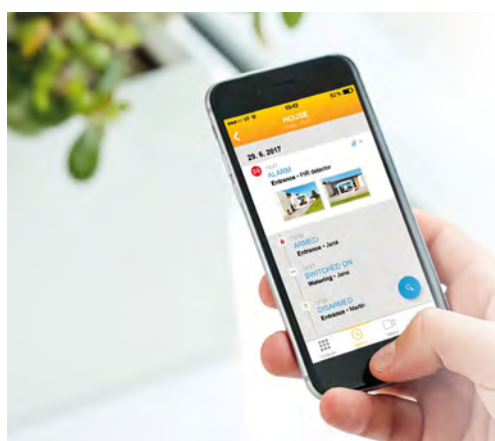

Being informed through the MyJABLOTRON application

Video sequence
A 1-minute record of every event

3- or 7-day record
A multi-day record in periods of absence

Live streaming
Online real-time monitoring

MyJABLOTRON	10 video sequences	✗	✓
MyJABLOTRON with the 3- or 7-day video record service	60 video sequences	from 6,95 € *	✓

* trial period for free

THE VIDEO RECORD SERVICE IS INCLUDED IN REVENUE SHARED PROGRAM